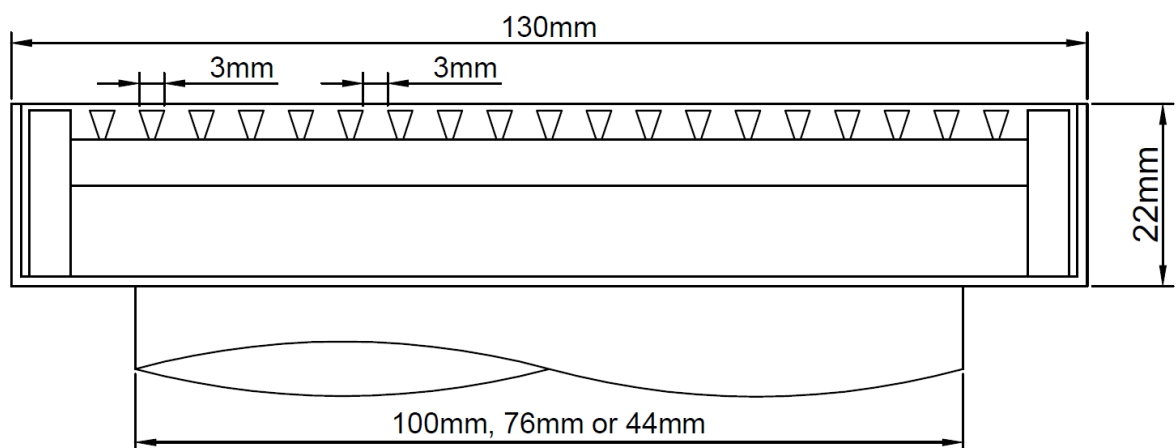

SPS 130mm Heel-Guard Point Drain

Specification Codes:

SSP130/44H – 44mm Outlet

SSP130/76H – 76mm Outlet

SSP130/100H – 100mm Outlet

- Heel-Guard Architectural Grate
- R10 – Non slip Rating
- Light Duty Only