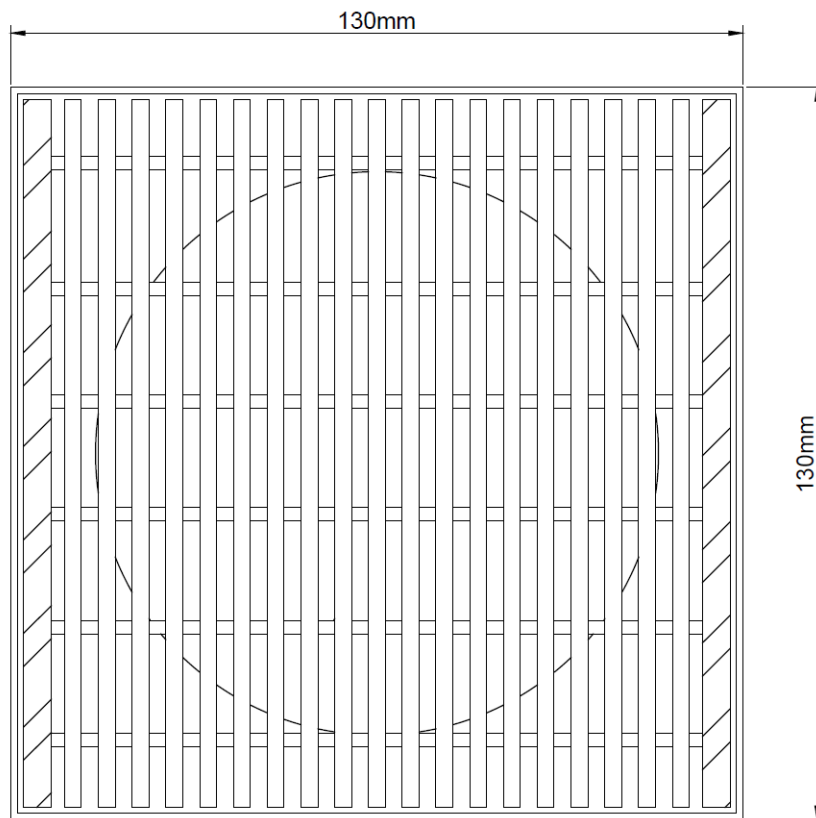

SPS 130mm Heel-Guard Point Drain

Specification Codes:

SSP130/44H – 44mm Outlet

SSP130/76H – 76mm Outlet

SSP130/100H – 100mm Outlet

- Heel-Guard Architectural Grate
- R10 – Non slip Rating
- Light Duty Only